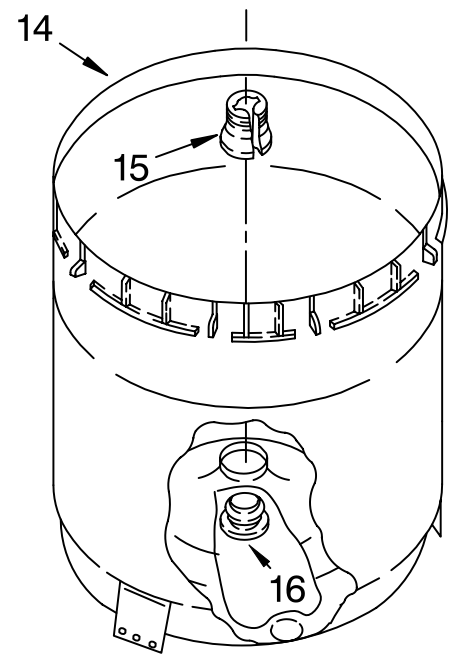

AGITATOR, BASKET AND TUB PARTS

For Models: LBR5432PQ2, LBR5432PT2

(Designer White) (Biscuit)

FOR ORDERING INFORMATION REFER TO PARTS PRICE LIST

AGITATOR, BASKET AND TUB PARTS

For Models: LBR5432PQ2, LBR5432PT2

(Designer White) (Biscuit)

Illus. No.	Part No.	DESCRIPTION
1	3352483	Cap, Agitator
2	358237	Screw & Washer (5/16-24 x 1)
4	63377	Agitator
5	3360611	Tub Ring & Gasket Assembly
6	3359586	Gasket, Tub Ring
7	8519815	Clip, Balance Ring (8)
8	3956205	Balance Ring
10	3949550	Washer
11	2219077	Clip, Pressure Switch Hose
12	21366	Nut, Spanner
13	3956206	Basket & Balance Ring
14	63125	Tub
15	389140	Block, Basket Drive
16	383727	Gasket, Centerpost
17	3363657	Hose, Pressure Switch

FOR ORDERING INFORMATION REFER TO PARTS PRICE LIST